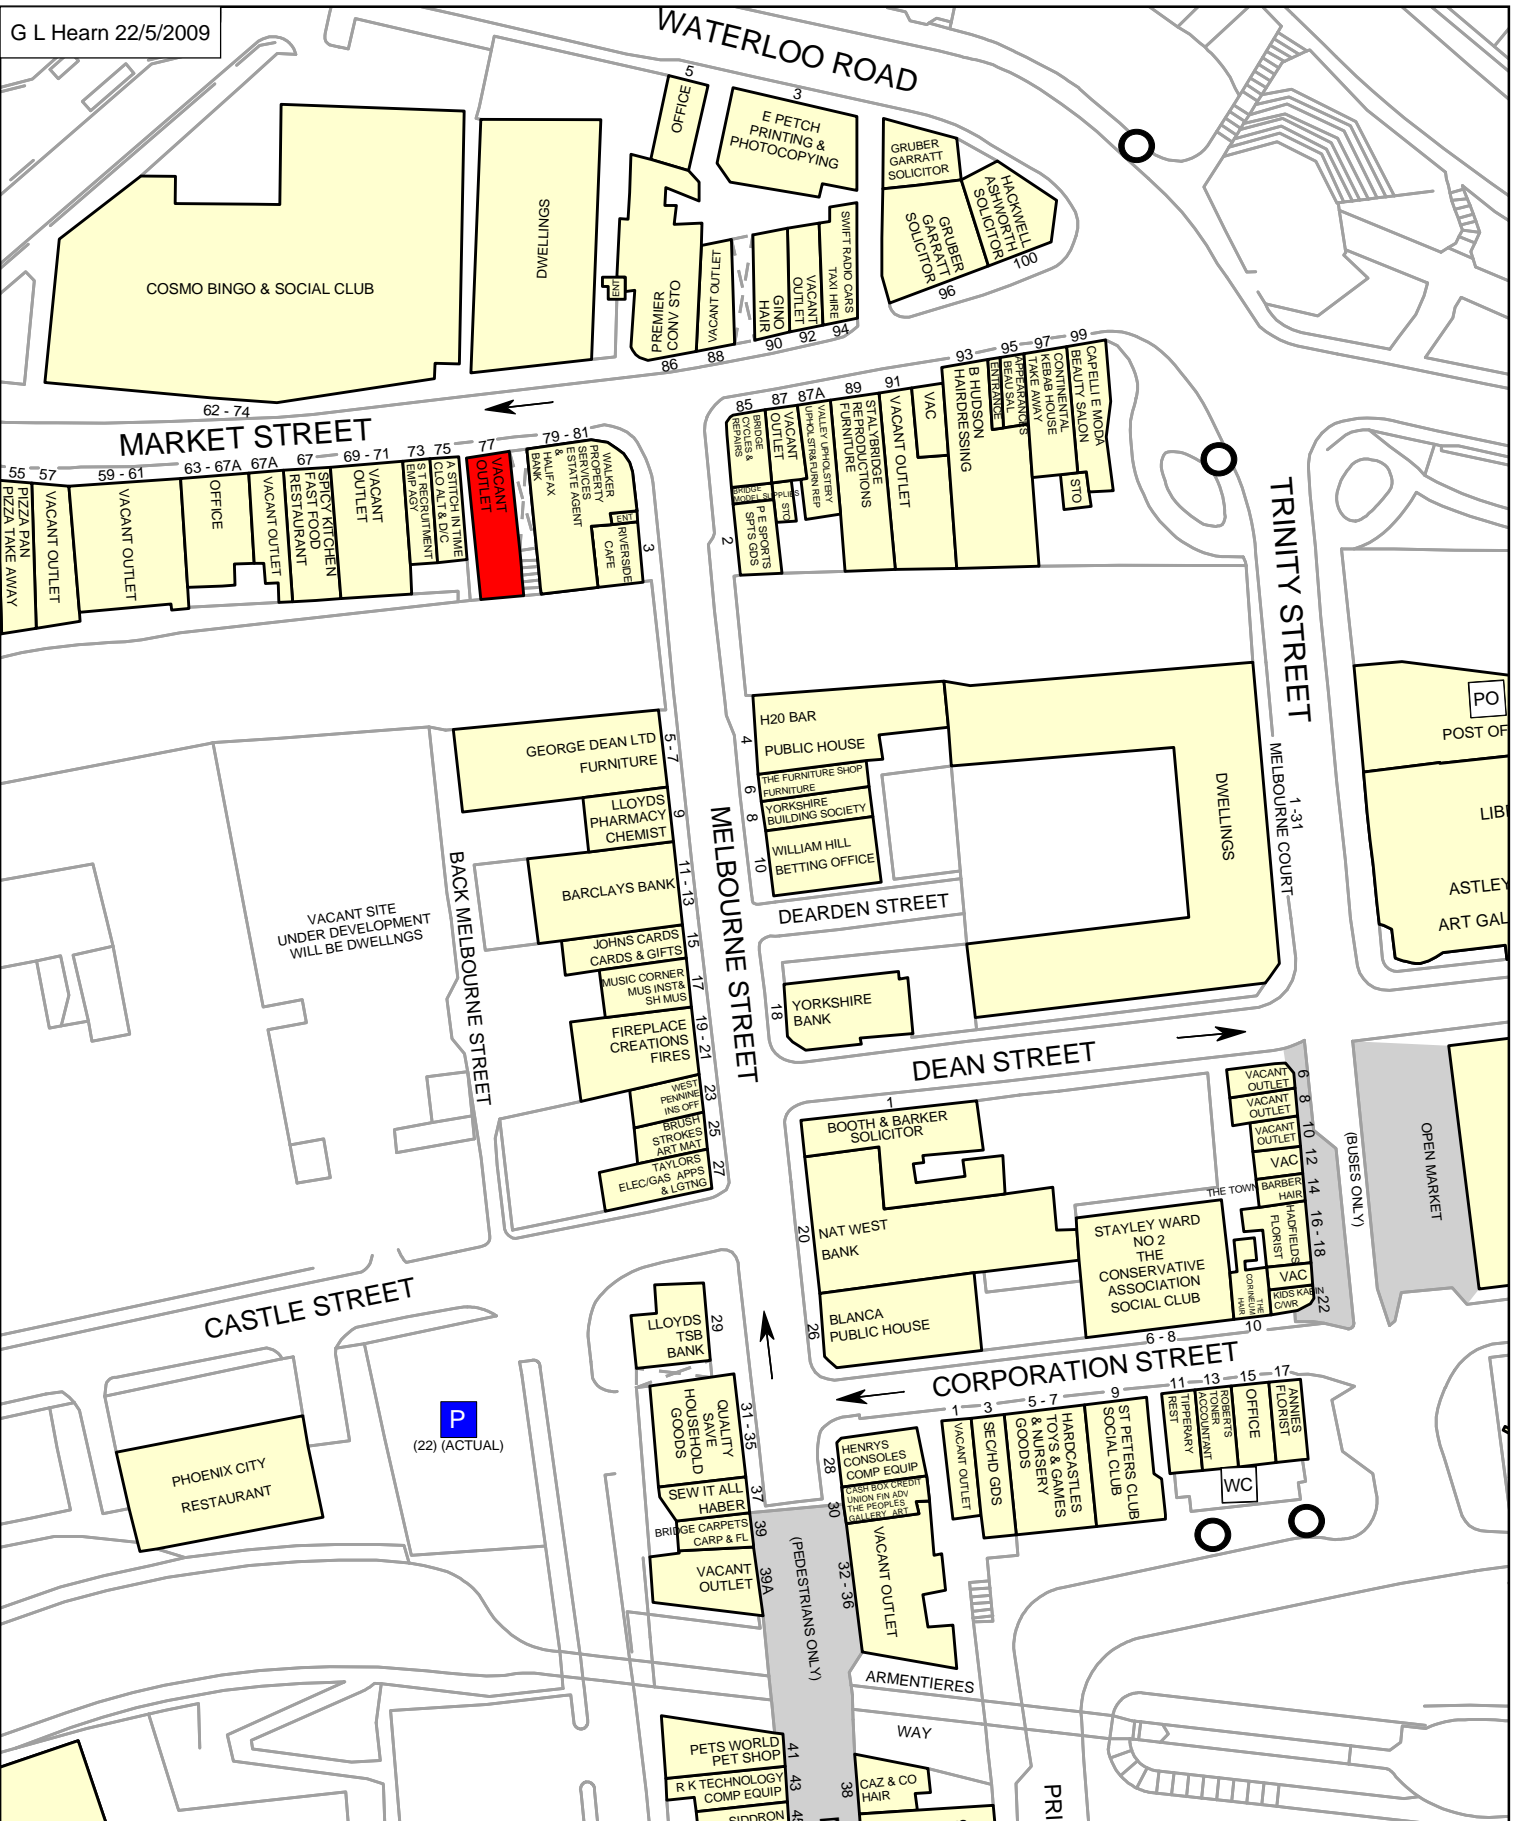

G L Hearn 22/5/2009

For more information on our products and services:
www.goadplans.co.uk
0845 6016011
goad.sales@uk.experian.com

COPYRIGHT AND CONFIDENTIALITY NOTICE
2007 Experian Ltd All Rights Reserved

This product includes mapping data licensed from Ordnance Survey® © Crown Copyright 2007. Licence number PU 100017316.

Mapping sourced from Ordnance Survey

For full terms & copyright conditions visit www.goadplans.co.uk

50 metres

GLHEARN

Property Consultants